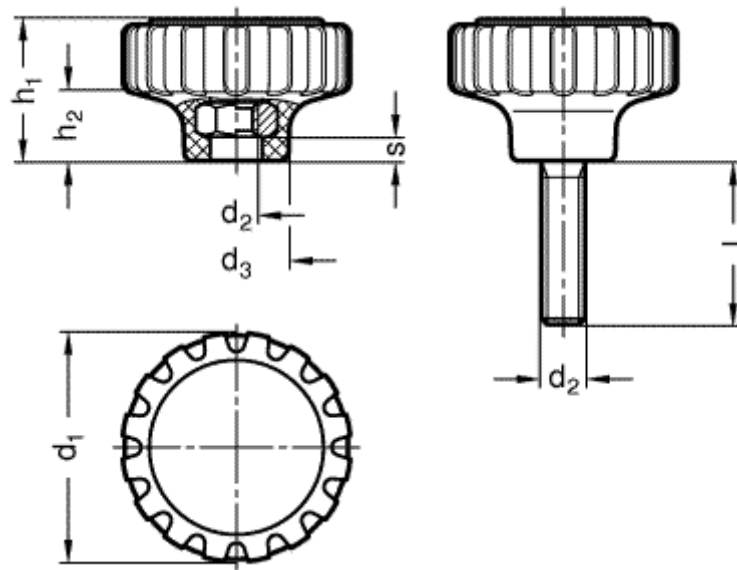

Article number: 201139009

Description: E+G Knurled knob  
GN 7336-42-M8-25-NI

## Measures

$d_1 = 42$   
 $d_2 = M 8$   
 $d_3 = 19$   
 $h_1 = 25$   
 $h_2 = 13$   
 $l = 25$   
 $s = 5$